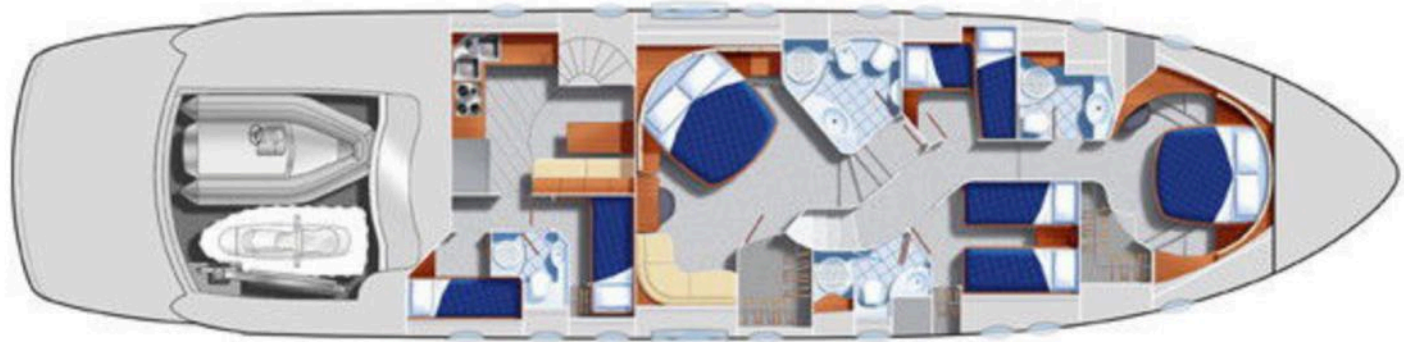

PERSHING 76

Pershing 76

Year 2005 refit 2021

LOA 25,49

BEAM 5,70

2 x MTU 2000 with Arneson Drive

28 Knots cruising speed

38 Knots max speed

New Paint 2021

Jetski & Toys

4 Cabin Layout

PERSHING 76 - LadyR