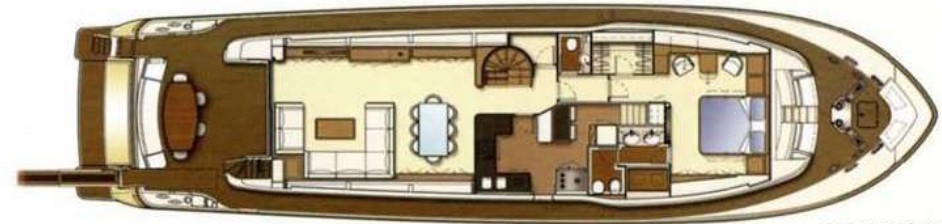

MALVASIA II DECK PLANS

Master stateroom is placed on the main deck.

The two VIP staterooms and the two twins are located on the lower deck.

There are two dehors dining areas, one at the stern and a more private one on the fly bridge.

Fixed sunbeds are placed towards the bow and a good number of portable sunbeds can be placed on the fly bridge (when the tender is launched) and also on the beach platform at stern.

SUN DECK

UPPER DECK

MAIN DECK