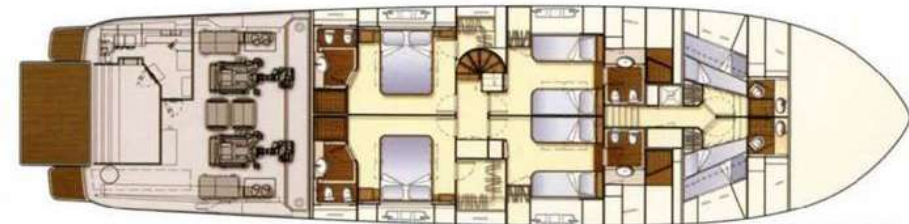

MALVASIA II DECK PLANS

Master stateroom is placed on the main deck.

The two VIP staterooms and the two twins are located on the lower deck.

There are two dehors dining areas, one at the stern and a more private one on the fly bridge.

Fixed sunbeds are placed towards the bow and a good number of portable sunbeds can be placed on the fly bridge (when the tender is launched) and also on the beach platform at stern.

SUN DECK

UPPER DECK

MAIN DECK

LOWER DECK

BOW SEATING AREA

MALVASIA II

BEACH PLATFORM

MALVASIA II

BEACH PLATFORM VIEW

MALVASIA II

MORE TOYS!