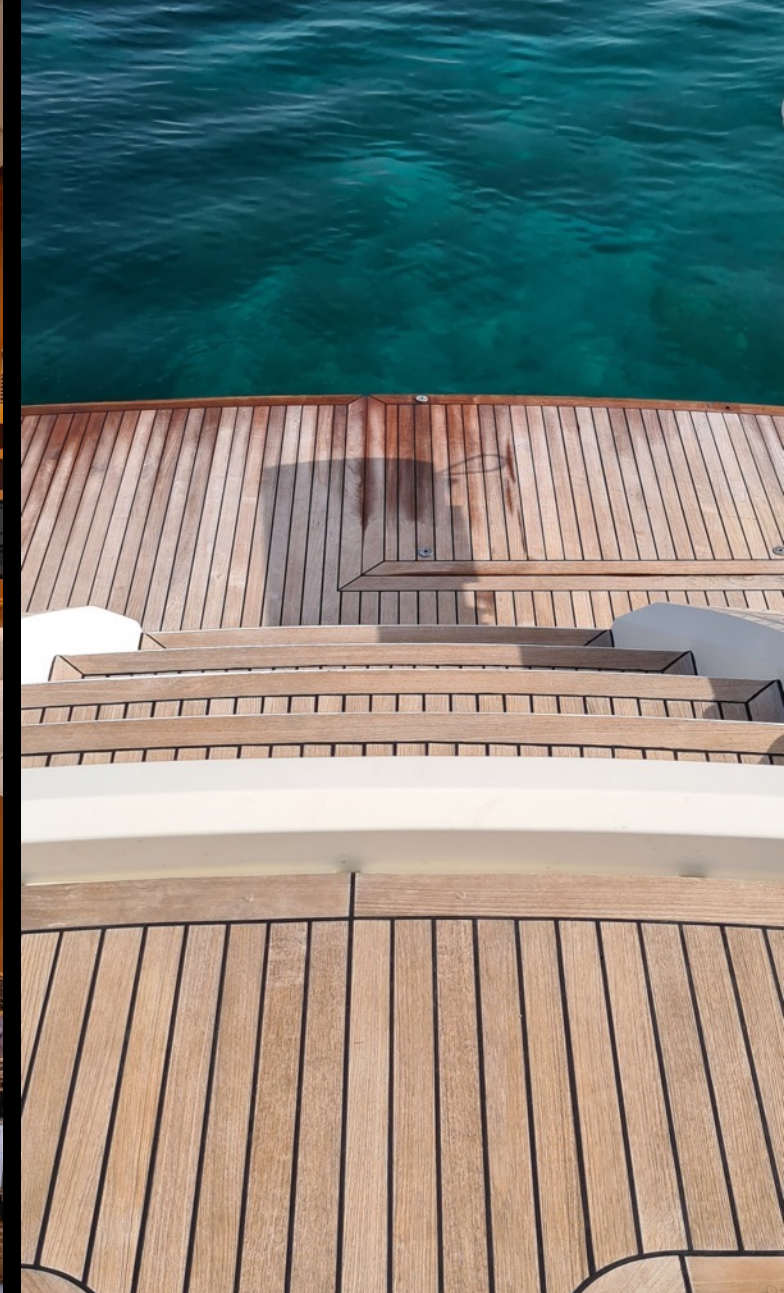

Cantieri di Sarnico

65 HARD TOP

ELEGANCE STYLE FREEDOM

SARNICO 65

"The elegance of the slender and sporty lines combined with the well-known sailing qualities of SARNICO yachts constitute a perfect union in this model suitable for any cruise use, with its large outdoor spaces combined with an excellent warm interior configuration from, welcoming and elegant: magnificent yacht, ideal for every use"

TOYS

Children and their families will be happy to enjoy the variety of water toys. The spacious teak wood swim platform, with very easy access to the water, is a real "children kingdom". A safe and cool area where kids and their family will love to spend their time at the anchor. **The Stand Up Paddle** and a Sailor Man, are available at any time on taking our guests to the sandy beaches or approaching the shore for exciting **Snorkelling Sessions**.