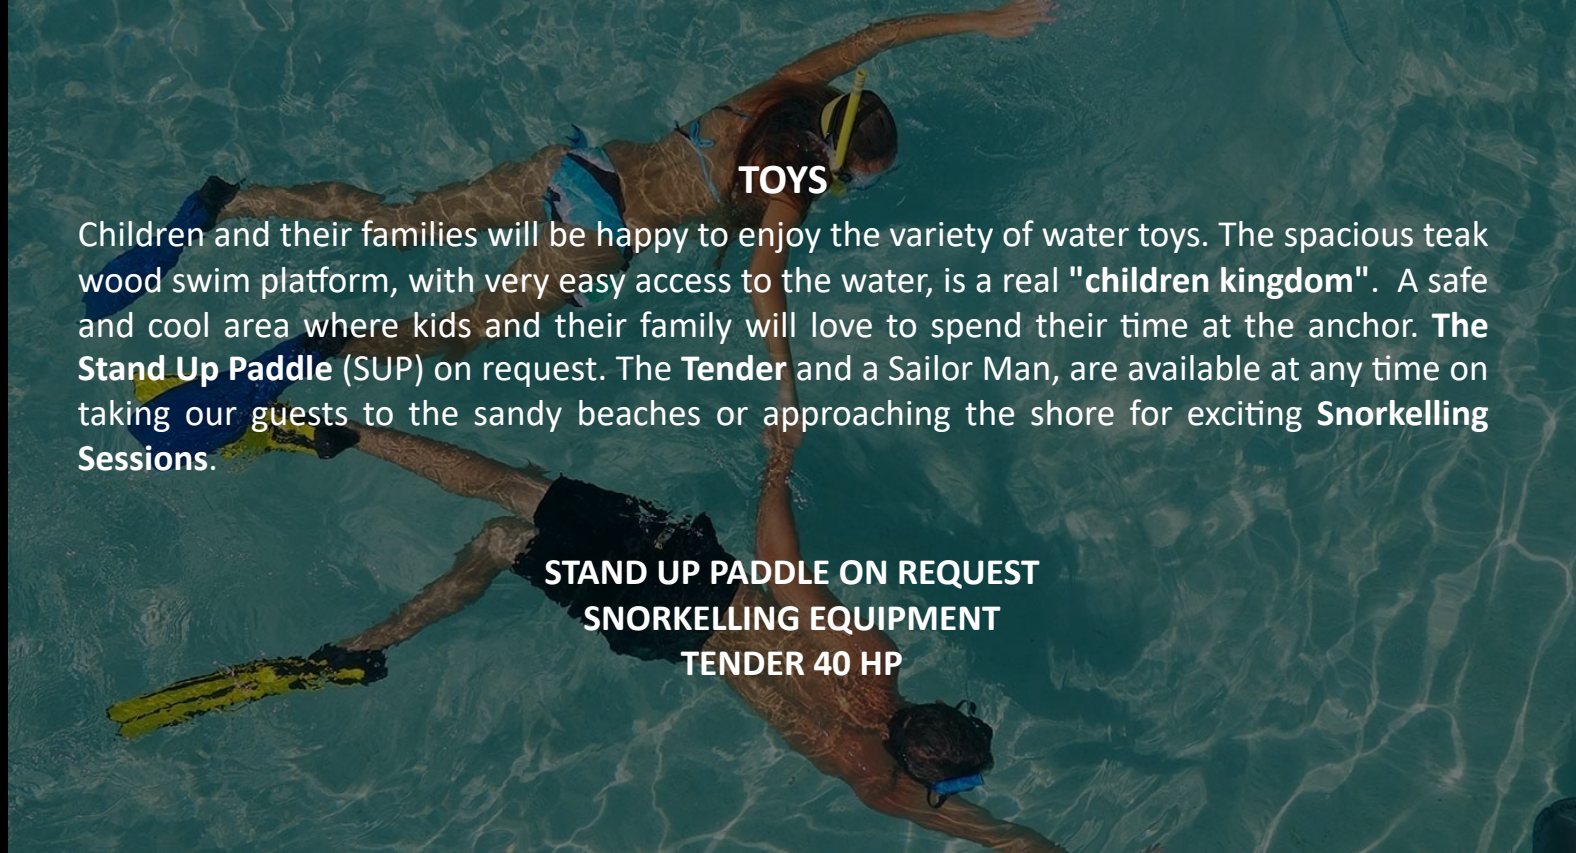

Tender 40 HP

Water Ski

Kayak

Wake board

Ballon

Snorkelling

FERRETTIYACHTS

"THE ELEGANCE OF THE SLENDER AND SPORTY LINES COMBINED WITH THE WELL- KNOWN SAILING QUALITIES OF FERRETTI YACHTS CONSTITUTE A PERFECT UNION IN THIS MODEL SUITABLE FOR ANY CRUISE USE, WITH ITS LARGE OUTDOOR SPACES COMBINED WITH AN EXCELLENT WARM INTERIOR CONFIGURATION FROM, WELCOMING AND ELEGANT: MAGNIFICENT BOAT, IDEAL FOR EVERY USE "

TOYS

Children and their families will be happy to enjoy the variety of water toys. The spacious teak wood swim platform, with very easy access to the water, is a real "children kingdom". A safe and cool area where kids and their family will love to spend their time at the anchor. **The Stand Up Paddle (SUP)** on request. The **Tender** and a **Sailor Man**, are available at any time on taking our guests to the sandy beaches or approaching the shore for exciting **Snorkelling Sessions**.