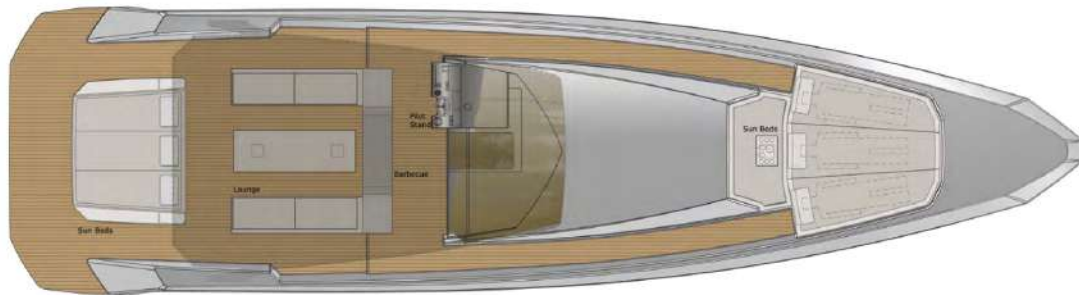

VISERION | APEX 60

LOWER DECK LOUNGE AREA + CABIN VIEW

VISERION | APEX 60

GUESTS BATHROOM

VISERION | APEX 60

MASTER CABIN

VISERION | APEX 60

ENSUITE BATHROOM

VISERION | APEX 60

DIRECT WATER ACCESS

VISERION | APEX 60

TECHNICAL DETAILS

Yacht type:	MOTOR YACHT
Shipyard:	APEX YACHTS
Model:	APEX 60
Length:	18,13 mt
Year:	2022
Engines:	3 x VOLVO PENTA IPS 600
Cruising speed:	30 Kts
Fuel consumption:	170 l/h
Cabins:	1
Max guests:	10
Crew:	2