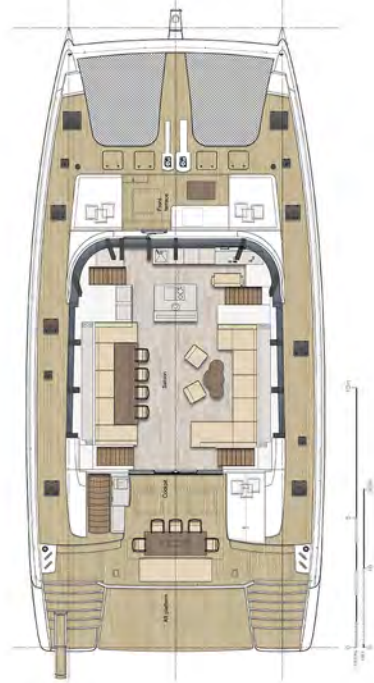

MASTER CABIN

MASTER CABIN

MASTER BATHROOM

GUEST CABIN

GUEST CABIN

GUEST CABIN

GUEST CABIN

GUEST CABIN

GUEST CABIN

GUEST BATHROOM

GUEST BATHROOM

AFT DECK

AFT DECK

FLYBRIDGE

**FLYBRIDGE**

FLYBRIDGE

BOW TERRACE

BOW TERRACE

**LENGTH: 23.87M**

**BEAM: 11.53M**

**DRAFT: 2.2M**

**YEAR BUILT: 2019**

**BUILDER: SUNREEF YACHTS**

**NUMBER OF CABINS: 8**

**CABIN CONFIGURATION: 4 DOUBLE(S)**

**NUMBER OF GUESTS: 8**

**TENDER: WILLIAMS SPORT JET**

**PADDLE BOARD**

**WAKEBOARD**

**TOWABLE WATER TOYS**

**SEABOBS X2**

**SNORKELING GEAR**